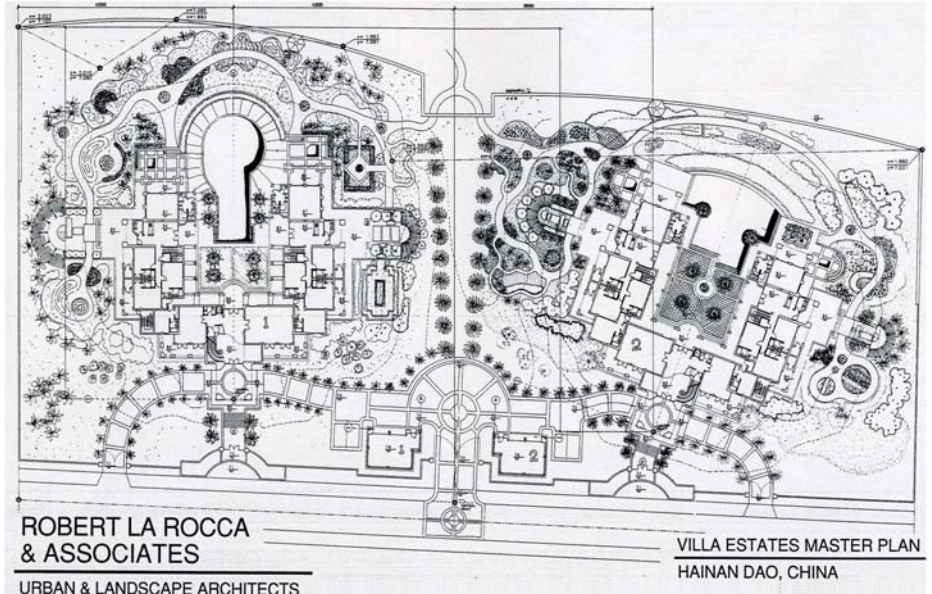

**Dates**

Schematic Design:  
2003

**Cost**

\$4 million  
Plaza/Landscape  
Gardens

**Prime Consultant**

Y.H. Lee Associates,  
Architects

**Description**

The Government of China commissioned Y.H. Lee & Associates to design two summer villas on the shore line beaches of Hainan Dao. The concept was to combine two up-scale homes into one villa complex. Each villa had its own swimming pool courtyard with each individual home sharing the central courtyard.

These villas were to be used by government leaders for summer vacations with their families. Each home had individual private spa and gardens. The swimming pool terraces look out to the beach and paths connected both complexes to the beach environment. Extensive garden walks & patios gave each villa its own privacy.